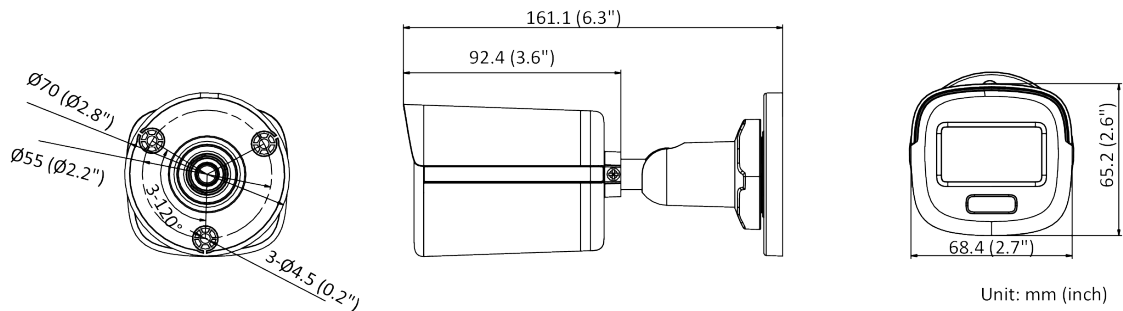

<b>Image</b>	
Day/Night Switch	Day, Night, Auto, Schedule
Image Enhancement	BLC, HLC, 3D DNR
Image Settings	Rotate mode, saturation, brightness, contrast, sharpness, gain, white balance adjustable by client software or web browser
<b>Interface</b>	
Communication Interface	1 RJ45 10M/100M self-adaptive Ethernet port
<b>Intelligent (Traditional Algorithm)</b>	
Basic Event	Motion detection, exception (illegal login)
<b>General</b>	
Linkage Method	Upload to FTP/NAS, notify surveillance center, send email, trigger recording, trigger capture *Note: External device is required.
Web Client Language	English
General Function	Anti-flicker, heartbeat, mirror, privacy masks, flash log, password reset via e-mail, pixel counter
Software Reset	Reset via web browser and client software
Storage Conditions	-30 °C to 60 °C (-22 °F to 140 °F). Humidity 95% or less (non-condensing)
Startup and Operating Conditions	-30 °C to 60 °C (-22 °F to 140 °F). Humidity 95% or less (non-condensing)
Power Supply	12 VDC ± 25%, PoE: 802.3af, Type 1 Class 3, reverse polarity protection
Power Consumption and Current	12 VDC, 0.30 A, max. 3.6 W PoE (802.3af, 36 V to 57 V), 0.20 A to 0.10 A, max. 4.5W
Power Interface	Ø5.5 mm coaxial power plug
Material	Metal
Camera Dimension	68.4 × 65.2 × 161.1 mm (2.7" × 2.6" × 6.3")
Package Dimension	172 × 104 × 80 mm (6.8" × 4.1" × 3.1")
Camera Weight	Approx. 420 g (0.9 lb.)
With Package Weight	Approx. 510g (1.1 lb.)
<b>Approval</b>	
EMC	FCC (47 CFR Part 15, Subpart B); CE-EMC (EN 55032: 2015, EN 61000-3-2: 2014, EN 61000-3-3: 2013, EN 50130-4: 2011 +A1: 2014); RCM (AS/NZS CISPR 32: 2015); IC (ICES-003: Issue 6, 2016); KC (KN 32: 2015, KN 35: 2015)
Safety	UL (UL 60950-1); CB (IEC 60950-1:2005 + Am 1:2009 + Am 2:2013); CE-LVD (EN 60950-1:2005 + Am 1:2009 + Am 2:2013); BIS (IS 13252(Part 1):2010+A1:2013+A2:2015)
Environment	CE-RoHS (2011/65/EU); WEEE (2012/19/EU); Reach (Regulation (EC) No 1907/2006)
Protection	Ingression protection: IP67 (IEC 60529-2013)

## ▪ Dimension